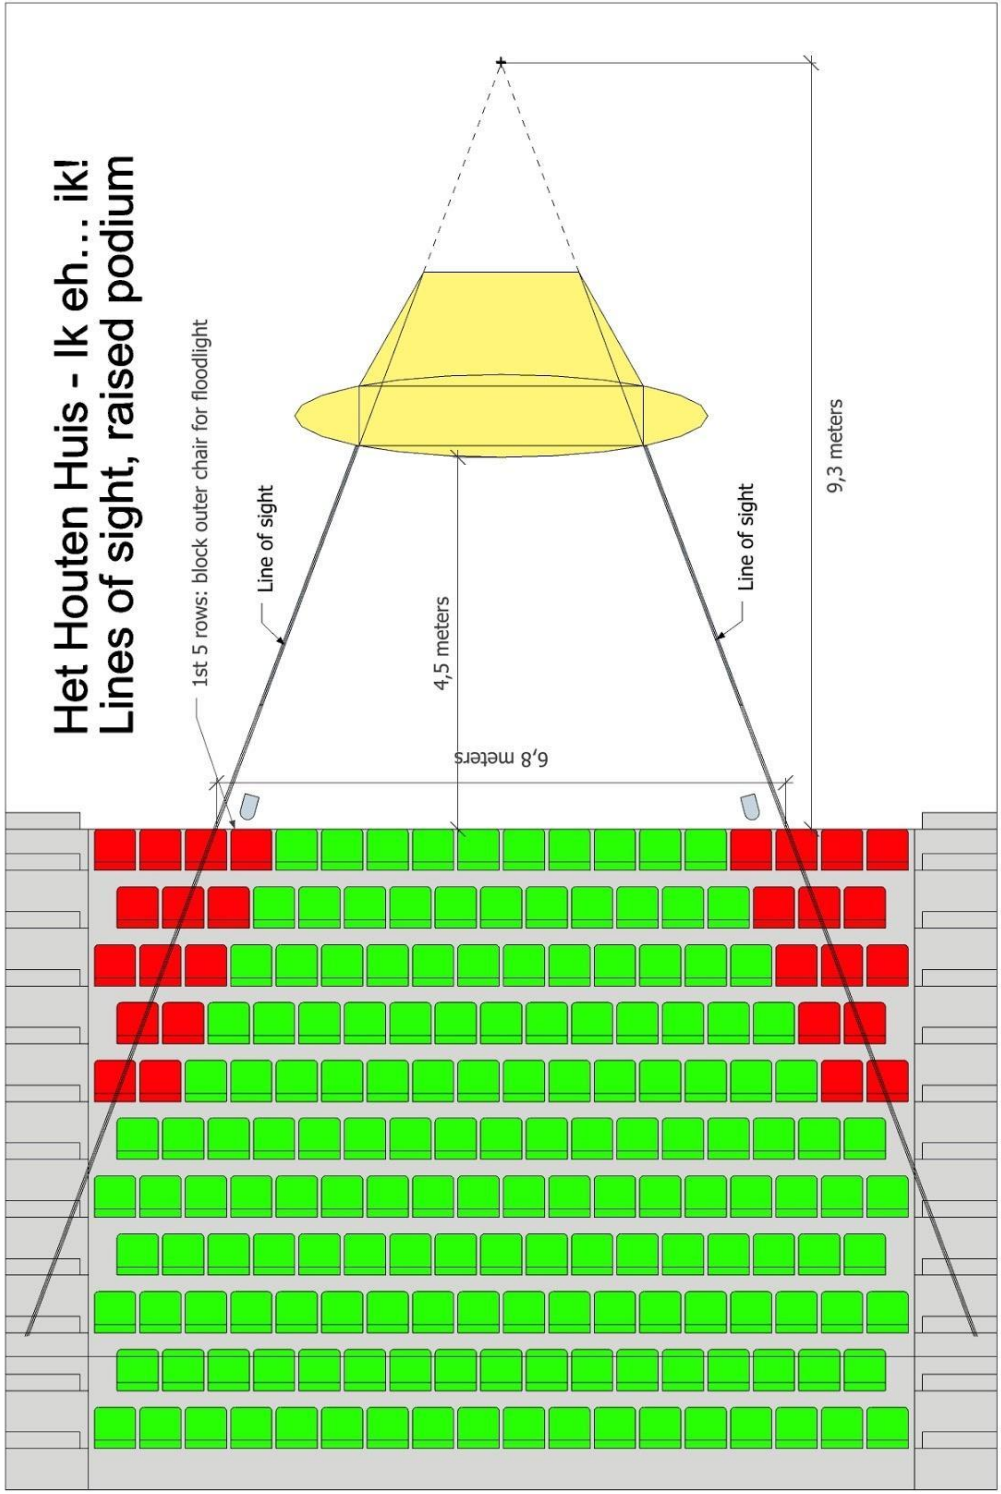

### **TECHNICAL INFORMATION**

Audio	The company brings their own audio console, 9 wireless microphones in B-band channels and cables Own audio system flown above the stage (in addition with pa system of the theatre)
Light	Minimal 40x 2kw DMX dimmers, own light computer. A 2nd dmx line from foh to stage right.
Power	2x 32A/380V on stage right, 1x 16A/230V on stage right
Transport	Truck + citytrailer: L 14.23 mtr. - H 4.00 mtr - W 2.59 mtr   Inside: 11.18 - 2.65 - 2.48 Parking appreciated And 3 cars from crew. Parking appreciated
Cargo elevator (if relevant)	Minimum size for decor trolleys: L 3.25 mtr - H 2.35 mtr - W 1.00 mtr

### **STAGE SET UP**

Decor/set	A spinning living room. We will bring a truss construction for lights and build up of the living room. For the construction of the trusscarre (2.5 x 6.5 meters, 5.20 high) well use the theater's hoisting facilities.
Play floor	Minimum size 10 x 10 x 6 high
Sightlines	Given the shape of the set, sightlines are very important. See drawing added. Blockades and sightlines (see drawing): Your Marketing team is fully informed about this.
Masking	Complete black masking around stage floor.
Marley dance floor	Black Marley dance floor taped down from front stage to backdrop.
Cabin	Seats for technicians in the audience (light and audio). No use of cabin.

# Het Houten Huis - Ik eh... ik! Lines of sight, raised podium

# Het Houten Huis - Ik eh... ik! Lines of sight, "flat floor theater"