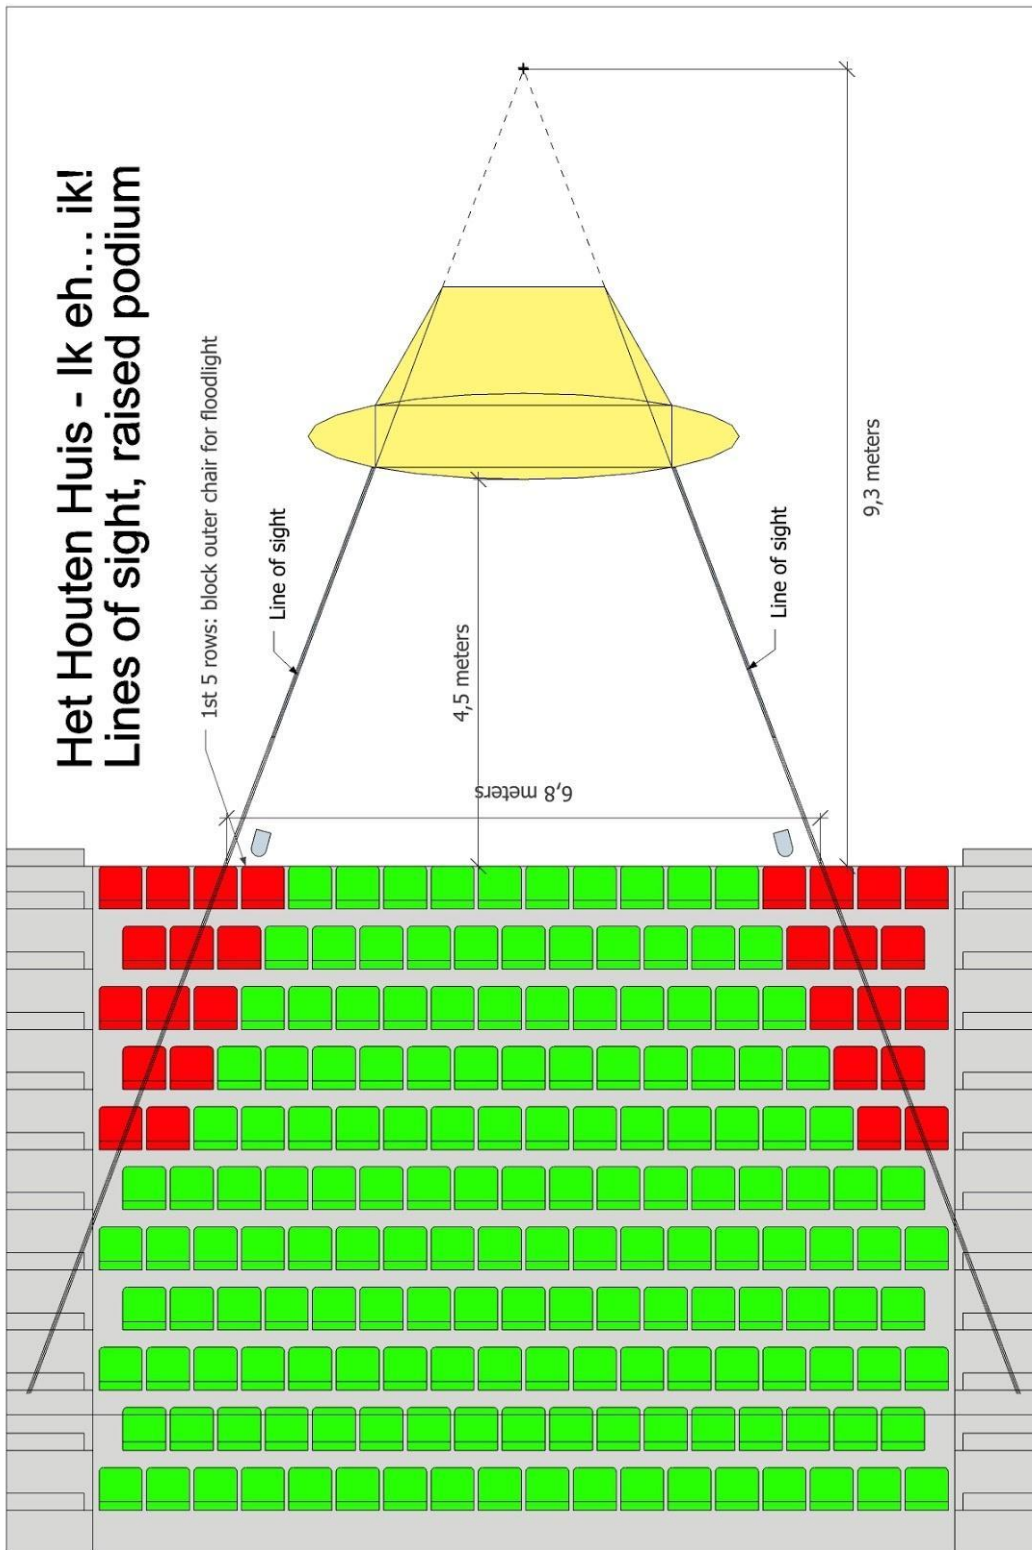

IK... eh ik

Technical Rider 2020/2021

Version: RV 2020 11 05

TIME SCHEDULE

Arrival & build up	7 hours before commencement, possible breaks in consultation
Performance	Approx. 60 minutes, without pause. Hall doors and start in consultation with theatre.
Breaking down	Approx. 3 hours <i>When a set of shows is in order, time agreements will be made by phone</i>

TECHNICAL INFORMATION

Audio	The company brings their own audio console, 9 wireless microphones in B-band channels and cables Own audio system flown above the stage (in addition with pa system of the theatre)
Light	Minimal 40x 2kw DMX dimmers, own light computer. A 2nd dmx line from foh to stage right.
Power	2x 32A/380V on stage right, 1x 16A/230V on stage right
Transport	2 Trucks (12 & 7 meter) and 3 passenger cars. Please parking lots for these.

STAGE SET UP

Decor/set	A spinning living room. We will bring a truss construction for lights and build up of the living room. For the construction of the trusscarre (2.5 x 6.5 meters, 5.20 high) well use the theater's hoisting facilities.
Play floor	Minimum size 10 x 10 x 6 high
Sightlines	Given the shape of the set sightlines are very important. See drawing added. Blockades and sightlines (see drawing): Your Marketing team is fully informed about this.
Masking	Complete black masking around stage floor.
Marley dance floor	Black Marley dance floor taped down from front stage to backdrop.
Cabin	Seats for technicians in the audience (light and audio). No use of cabin.
Side program	Your marketing team is fully informed.

Het Houten Huis - Ik eh... ik! Lines of sight, "flat floor theater"